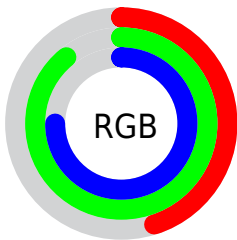

Distribution

- Red (45%)
- Green (89%)
- Blue (75%)