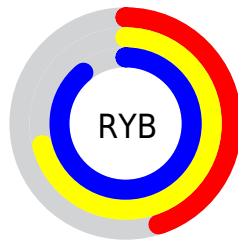

- Red (45%)
- Yellow (71%)
- Blue (89%)