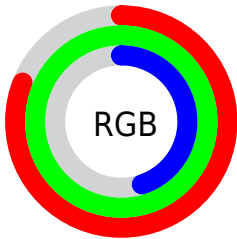

Distribution

- Red (81%)
- Green (100%)
- Blue (45%)