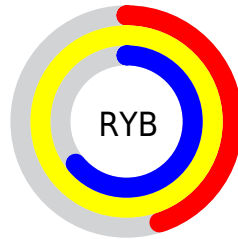

- Red (45%)
- Yellow (100%)
- Blue (64%)