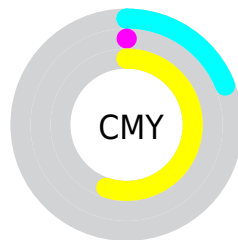

Details

The RYB color **116, 255, 164** is a light color, and the websafe version is hex **CCFF66**. A complement of this color would be **164, 116, 255**, and the grayscale version is **225, 225, 225**.

A 20% lighter version of the original color is **171, 255, 171**, and **61, 198, 109** is the 20% darker color. If you saturate the color by 10%, you get **90, 255, 147**, and if you desaturate by 10%, it is **142, 255, 181**.

Distribution

- Red (81%)
- Green (100%)
- Blue (45%)

- Red (45%)
- Yellow (100%)
- Blue (64%)

- Cyan (19%)
- Magenta (0%)
- Yellow (55%)
- Black (0%)

- Cyan (19%)
- Magenta (0%)
- Yellow (55%)

Brightness & Saturation Gradients

These gradients show how the RYB color 116, 255, 164 changes by changing the brightness by 10 percent. The first figure shows a shift by +10% for each color and the second figure -10%.

Similar to the brightness gradients but the following saturation gradients show a change of the RYB color 116, 255, 164 by changing the saturation by 10% instead.