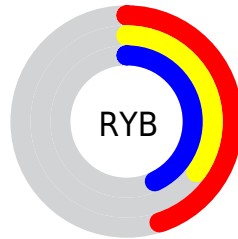

- Red (45%)
- Yellow (35%)
- Blue (43%)