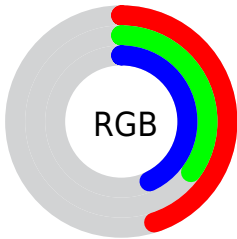

Distribution

- Red (45%)
- Green (35%)
- Blue (43%)