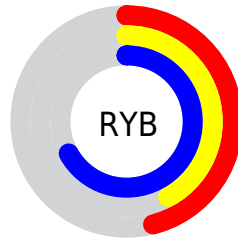

# Details

The RYB color **117, 108, 170** is a dark color, and the websafe version is hex **666699**. A complement of this color would be **108, 170, 117**, and the grayscale version is **118, 118, 118**.

A 20% lighter version of the original color is **171, 159, 226**, and **66, 61, 117** is the 20% darker color. If you saturate the color by 10%, you get **102, 91, 170**, and if you desaturate by 10%, it is **132, 125, 170**.

# Distribution

Red (46%)

Green (42%)

Blue (67%)

Red (46%)

Yellow (42%)

Blue (67%)

Cyan (31%)