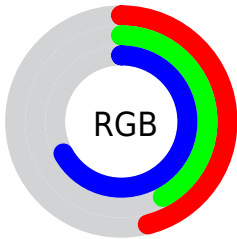

Distribution

Red (46%)

Green (42%)

Blue (67%)