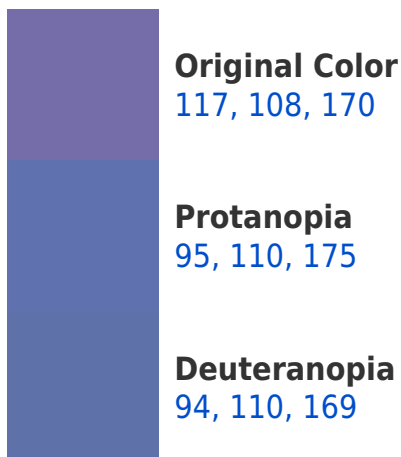

# Black Background

This preview shows how the RYB color 117, 108, 170 looks on a black background.

## R Y B 117, 108, 170 Background

This preview shows how black text looks on a background with the RYB color 117, 108, 170.

This preview shows how white text looks on a background with the RYB color 117, 108, 170.

## Dichromacy

**Tritanopia**  
108, 114, 126

# Trichromacy

**Original Color**  
117, 108, 170

**Protanomaly**  
103, 111, 173

**Deuteranomaly**  
102, 111, 169

**Tritanomaly**  
111, 114, 142