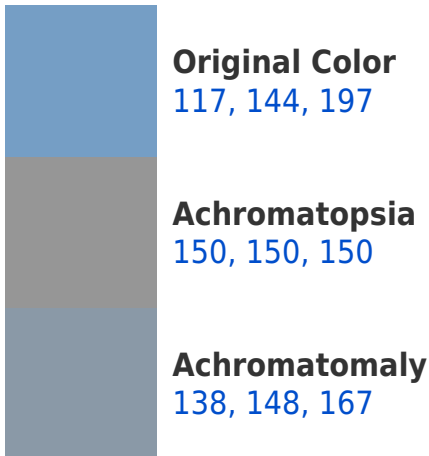

## **RYB 117, 144, 197 Background**

This preview shows how black text looks on a background with the RYB color 117, 144, 197.

This preview shows how white text looks on a background with the RYB color 117, 144, 197.

## Dichromacy

**Original Color**  
117, 144, 197

**Protanopia**  
143, 151, 193

**Deuteranopia**  
144, 150, 199

**Tritanopia**  
111, 139, 175

# Trichromacy

# Monochromacy