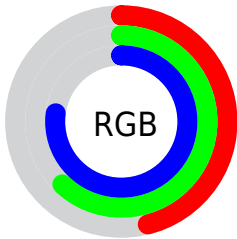

Distribution

Red (46%)

Green (62%)

Blue (77%)