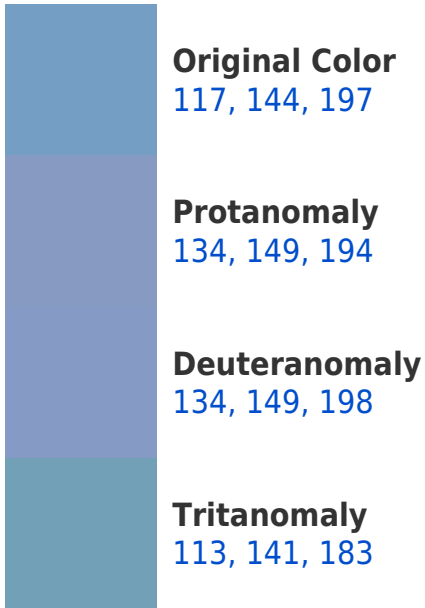

## **RYB 117, 144, 197 Background**

This preview shows how black text looks on a background with the RYB color 117, 144, 197.

This preview shows how white text looks on a background with the RYB color 117, 144, 197.

## Dichromacy

**Original Color**  
117, 144, 197

**Protanopia**  
143, 151, 193

**Deuteranopia**  
144, 150, 199

**Tritanopia**  
111, 139, 175

# Trichromacy

# Monochromacy