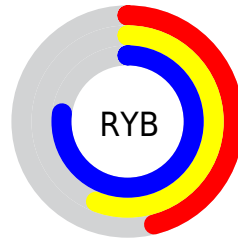

## Conversions Part 2

Format	Color
<a href="#">RYB</a>	<a href="#">117, 144, 197</a>
Decimal	<a href="#">7708357</a>
CIELab	<a href="#">63.49, -3.74, -24.58</a>
CIElCh	<a href="#">63, 24.859, 261.354</a>
Yxy	<a href="#">32.1832, 0.2482, 0.2699</a>
Android (android.graphics.Color)	<a href="#">4285898437 (0xFF759EC5)</a>
YUV	<a href="#">150.1870, 23.0788, -29.1050</a>
Hunter-Lab	<a href="#">56.7303, -6.1450, -20.3574</a>

# Details

The RYB color **117, 144, 197** is a light color, and the websafe version is hex **6699CC**. A complement of this color would be **197, 193, 117**, and the grayscale version is **150, 150, 150**.

A 20% lighter version of the original color is **172, 199, 254**, and **64, 92, 143** is the 20% darker color. If you saturate the color by 10%, you get **97, 131, 197**, and if you desaturate by 10%, it is **137, 157, 197**.

# Distribution

Red (46%)

Green (62%)

Blue (77%)

Red (46%)

Yellow (56%)

Blue (77%)

Cyan (41%)