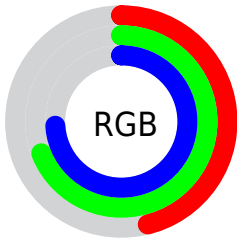

Distribution

Red (46%)

Green (69%)

Blue (74%)