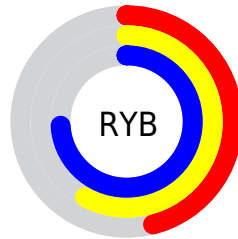

Details

The RYB color **117, 149, 189** is a light color, and the websafe version is hex **669999**. A complement of this color would be **189, 134, 117**, and the grayscale version is **159, 159, 159**.

A 20% lighter version of the original color is **172, 205, 245**, and **64, 96, 136** is the 20% darker color. If you saturate the color by 10%, you get **98, 139, 189**, and if you desaturate by 10%, it is **136, 159, 189**.

Distribution

Red (46%)

Green (69%)

Blue (74%)

Red (46%)

Yellow (58%)

Blue (74%)

Cyan (38%)