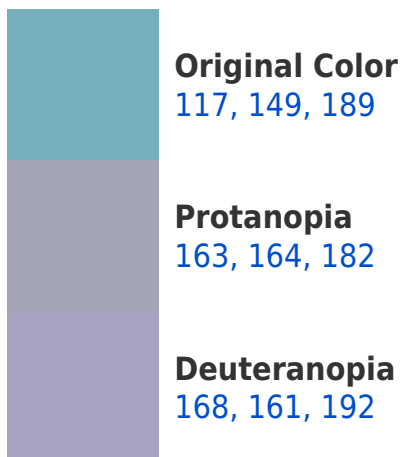

White Background

This preview shows how the RYB color 117, 149, 189 looks on a white background.

Color Contrast Check

Large Text (above 18pt) WCAG AA × Fail

Any Text WCAG AA × Fail

Large Text (above 18pt) WCAG AAA × Fail

Large Text (above 18pt) WCAG AAA ✓ Pass

Any Text WCAG AAA ✓ Pass

If you want to check with other color combinations, try the [Color Contrast Checker](#).

RYB 117, 149, 189 Background

This preview shows how black text looks on a background with the RYB color 117, 149, 189.

This preview shows how white text looks on a background with the RYB color 117, 149, 189.

Color Blindness Simulation

Color vision deficiency is a very complex topic, and I could not describe the different causes any better than Wikipedia does, so if you want to learn more, you should check out their [article about color blindness](#).

Dichromacy

Tritanopia
117, 149, 189

Trichromacy

Original Color

117, 149, 189

Protanomaly

146, 160, 185

Deuteranomaly