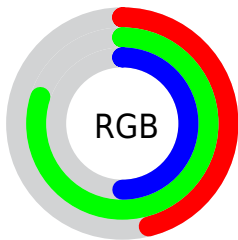

Distribution

- Red (46%)
- Green (80%)
- Blue (50%)