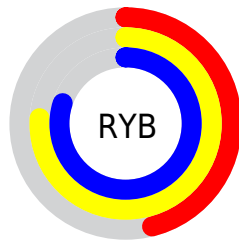

- Red (46%)
- Yellow (76%)
- Blue (80%)