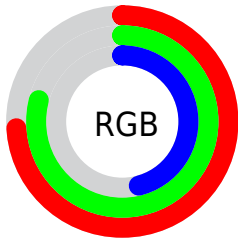

Distribution

- Red (74%)
- Green (79%)
- Blue (46%)