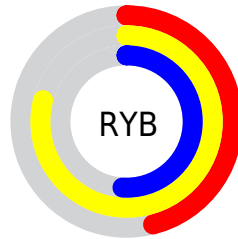

- Red (46%)
- Yellow (79%)
- Blue (51%)