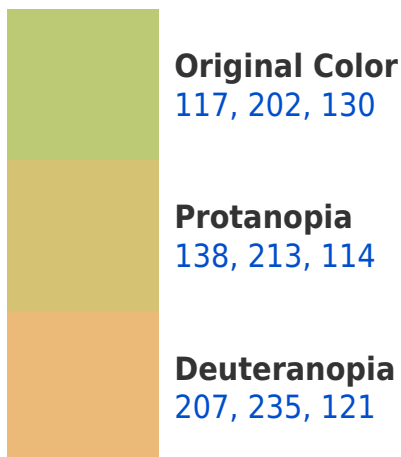

# Black Background

This preview shows how the RYB color 117, 202, 130 looks on a black background.

## **RYB 117, 202, 130 Background**

This preview shows how black text looks on a background with the RYB color 117, 202, 130.

This preview shows how white text looks on a background with the RYB color 117, 202, 130.

## Dichromacy

**Tritanopia**  
200, 191, 207

# Trichromacy

**Original Color**

117, 202, 130

**Protanomaly**

123, 204, 115

**Deuteranomaly**

155, 218, 120

**Tritanomaly**