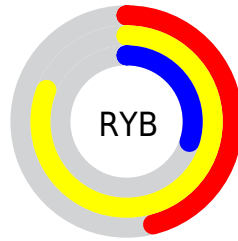

- Red (46%)
- Yellow (81%)
- Blue (30%)