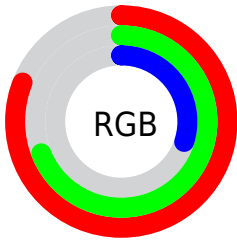

Distribution

- Red (81%)
- Green (69%)
- Blue (30%)