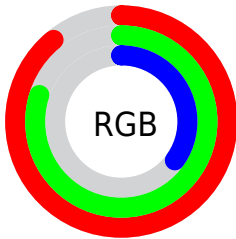

Distribution

- Red (89%)
- Green (80%)
- Blue (35%)