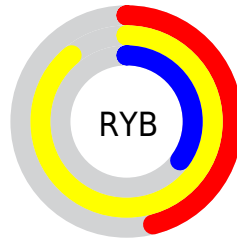

- Red (46%)
- Yellow (89%)
- Blue (35%)