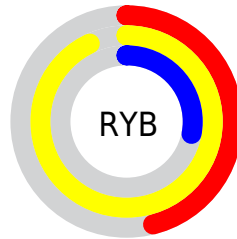

- Red (46%)
- Yellow (93%)
- Blue (28%)