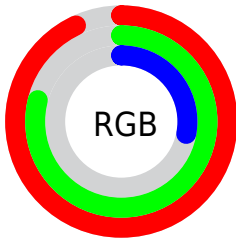

Distribution

- Red (93%)
- Green (79%)
- Blue (28%)