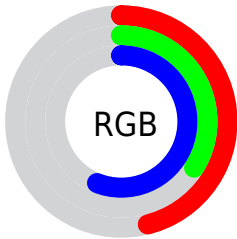

Distribution

Red (46%)

Green (34%)

Blue (56%)