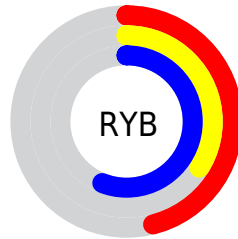

# Details

The RYB color **117, 86, 144** is a dark color, and the websafe version is hex **996699**. A complement of this color would be **86, 144, 117**, and the grayscale version is **102, 102, 102**.

A 20% lighter version of the original color is **170, 136, 198**, and **67, 40, 93** is the 20% darker color. If you saturate the color by 10%, you get **110, 72, 144**, and if you desaturate by 10%, it is **124, 100, 144**.

# Distribution

Red (46%)

Green (34%)

Blue (56%)

Red (46%)

Yellow (34%)

Blue (56%)

Cyan (19%)