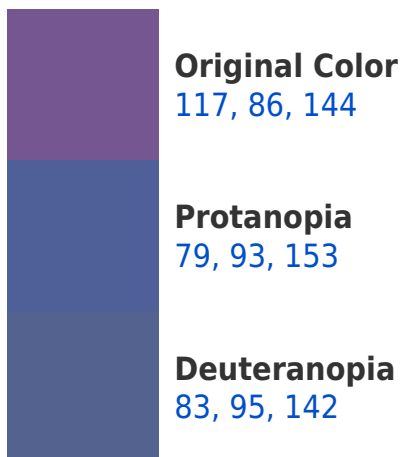

# Black Background

This preview shows how the RYB color 117, 86, 144 looks on a black background.

## **R Y B 117, 86, 144 Background**

This preview shows how black text looks on a background with the RYB color 117, 86, 144.

This preview shows how white text looks on a background with the RYB color 117, 86, 144.

## Dichromacy

**Tritanopia**  
110, 95, 102

# Trichromacy

**Original Color**

117, 86, 144

**Protanomaly**

93, 93, 150

**Deuteranomaly**

95, 94, 143

**Tritanomaly**