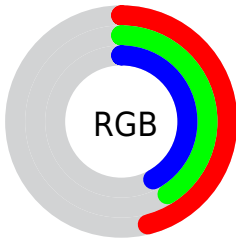

Distribution

Red (46%)

Green (41%)

Blue (42%)