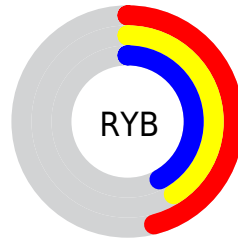

Details

The RYB color **118, 105, 108** is a dark color, and the websafe version is hex **666666**. A complement of this color would be **105, 112, 118**, and the grayscale version is **109, 109, 109**.

A 20% lighter version of the original color is **170, 156, 159**, and **70, 58, 61** is the 20% darker color. If you saturate the color by 10%, you get **118, 93, 99**, and if you desaturate by 10%, it is **118, 117, 117**.

Distribution

Red (46%)

Green (41%)

Blue (42%)

Red (46%)

Yellow (41%)

Blue (42%)

Cyan (0%)

Magenta (11%)

Yellow (8%)

Black (54%)

Cyan (54%)

Magenta (59%)

Yellow (58%)

Brightness & Saturation Gradients

These gradients show how the RYB color 118, 105, 108 changes by changing the brightness by 10 percent. The first figure shows a shift by +10% for each color and the second figure -10%.