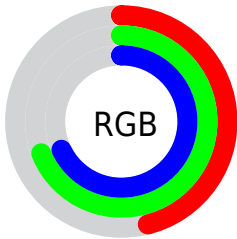

Distribution

- Red (46%)
- Green (69%)
- Blue (68%)