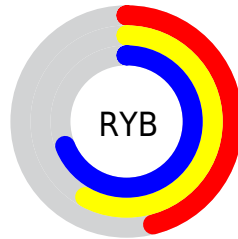

- Red (46%)
- Yellow (58%)
- Blue (69%)