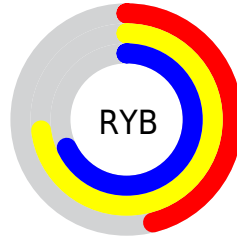

Details

The RYB color **118, 186, 173** is a dark color, and the websafe version is hex **99CC99**. A complement of this color would be **173, 118, 186**, and the grayscale version is **162, 162, 162**.

A 20% lighter version of the original color is **171, 242, 227**, and **69, 132, 122** is the 20% darker color. If you saturate the color by 10%, you get **99, 186, 169**, and if you desaturate by 10%, it is **137, 186, 177**.

Distribution

Red (51%)

Green (73%)

Blue (46%)

Red (46%)

Yellow (73%)

Blue (68%)

Cyan (30%)