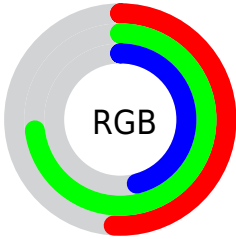

Distribution

Red (51%)

Green (73%)

Blue (46%)