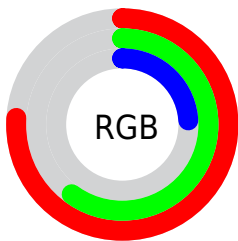

Distribution

- Red (76%)
- Green (60%)
- Blue (24%)