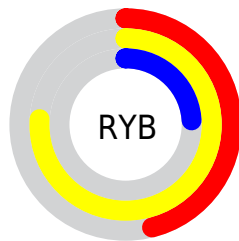

- Red (46%)
- Yellow (76%)
- Blue (24%)