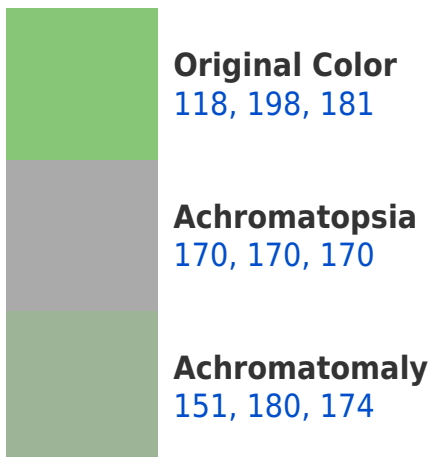

## **RYB 118, 198, 181 Background**

This preview shows how black text looks on a background with the RYB color 118, 198, 181.

This preview shows how white text looks on a background with the RYB color 118, 198, 181.

## Dichromacy

**Tritanopia**  
150, 172, 203

# Trichromacy

# Monochromacy