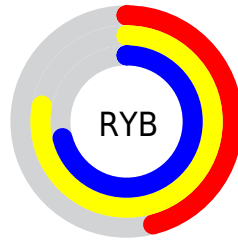

- Red (46%)
- Yellow (78%)
- Blue (71%)