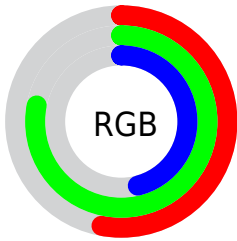

Distribution

- Red (53%)
- Green (78%)
- Blue (46%)