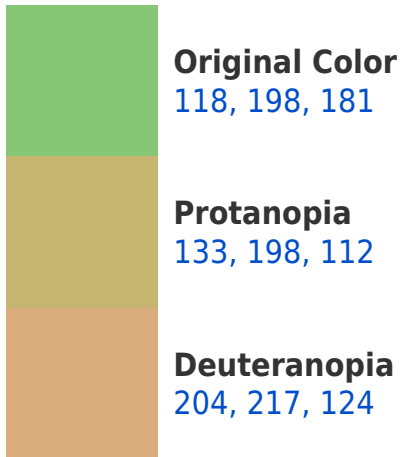

## White Background

This preview shows how the RYB color 118, 198, 181 looks on a white background.

# Black Background

This preview shows how the RYB color 118, 198, 181 looks on a black background.

## **RYB 118, 198, 181 Background**

This preview shows how black text looks on a background with the RYB color 118, 198, 181.

This preview shows how white text looks on a background with the RYB color 118, 198, 181.

## Dichromacy

**Tritanopia**  
150, 172, 203