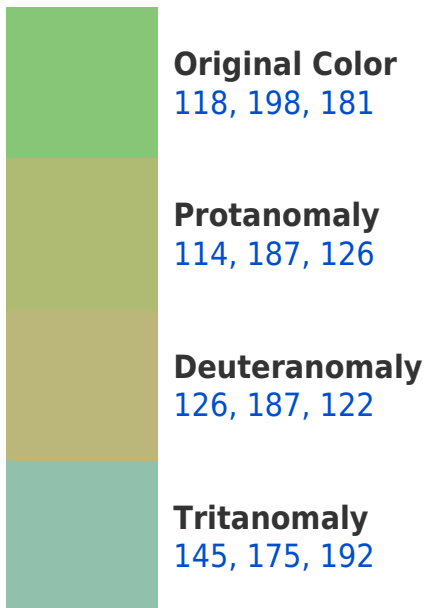

## **RYB 118, 198, 181 Background**

This preview shows how black text looks on a background with the RYB color 118, 198, 181.

This preview shows how white text looks on a background with the RYB color 118, 198, 181.

# Color Blindness Simulation

Color vision deficiency is a very complex topic, and I could not describe the different causes any better than Wikipedia does, so if you want to learn more, you should check out their [article about color blindness](#).

## Dichromacy

**Tritanopia**  
150, 172, 203

# Trichromacy