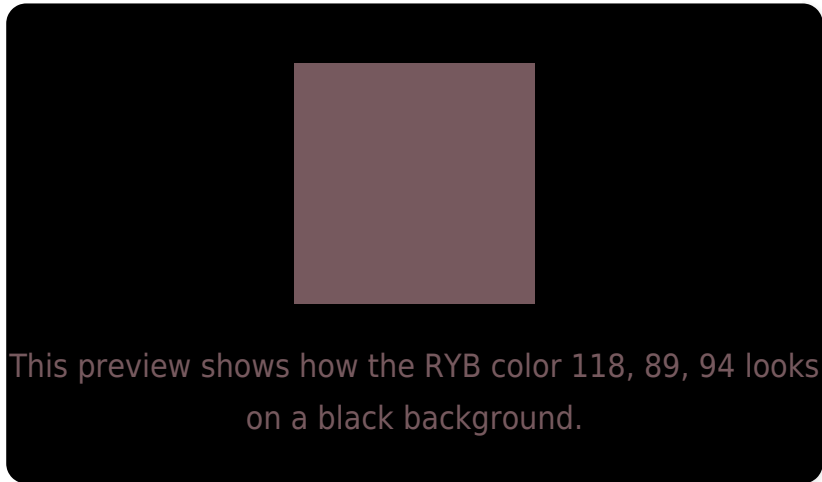

## White Background

This preview shows how the RYB color 118, 89, 94 looks on a white background.

# Black Background