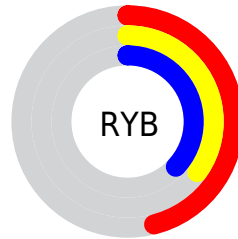

## Conversions Part 2

<b>Format</b>	<b>Color</b>
<a href="#">RYB</a>	<a href="#">118, 89, 94</a>
Decimal	<a href="#">7756126</a>
CIELab	<a href="#">40.90, 12.76, 1.74</a>
CIELCh	<a href="#">41, 12.882, 7.782</a>
Yxy	<a href="#">11.8045, 0.3526, 0.3186</a>
Android (android.graphics.Color)	<a href="#">4285946206</a> ( <a href="#">0xFF76595E</a> )
YUV	<a href="#">98.2410, -2.0908, 17.3286</a>
Hunter-Lab	<a href="#">34.3576, 7.7461, 3.0323</a>

# Details

The RYB color **118, 89, 94** is a dark color, and the websafe version is hex **996666**. A complement of this color would be **89, 105, 118**, and the grayscale version is **98, 98, 98**.

A 20% lighter version of the original color is **171, 139, 144**, and **69, 43, 48** is the 20% darker color. If you saturate the color by 10%, you get **118, 77, 84**, and if you desaturate by 10%, it is **118, 101, 104**.

# Distribution

Red (46%)

Green (35%)

Blue (37%)

Red (46%)

Yellow (35%)

Blue (37%)

Cyan (0%)