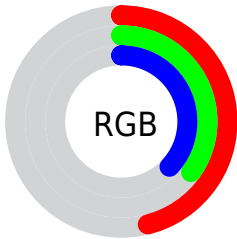

Distribution

Red (46%)

Green (35%)

Blue (37%)