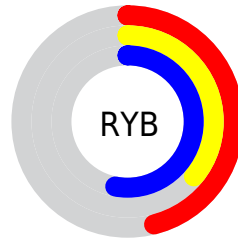

# Details

The RYB color **118, 92, 134** is a dark color, and the websafe version is hex **666699**. A complement of this color would be **92, 134, 118**, and the grayscale version is **104, 104, 104**.

A 20% lighter version of the original color is **171, 142, 187**, and **69, 46, 84** is the 20% darker color. If you saturate the color by 10%, you get **113, 79, 134**, and if you desaturate by 10%, it is **123, 105, 134**.

# Distribution

Red (46%)

Green (36%)

Blue (53%)

Red (46%)

Yellow (36%)

Blue (53%)

Cyan (12%)