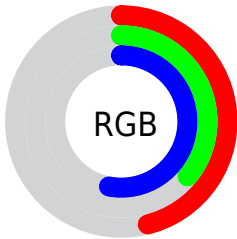

Distribution

Red (46%)

Green (36%)

Blue (53%)