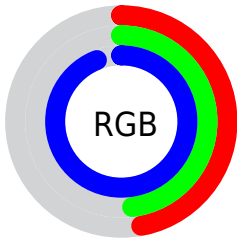

Distribution

Red (47%)

Green (48%)

Blue (94%)