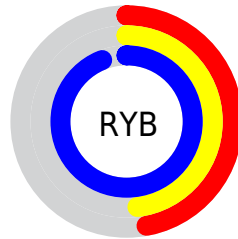

## Conversions Part 2

Format	Color
<a href="#">RYB</a>	<a href="#">119, 122, 239</a>
Decimal	<a href="#">7830255</a>
CIELab	<a href="#">56.18, 29.90, -59.51</a>
CIELCh	<a href="#">56, 66.598, 296.682</a>
Yxy	<a href="#">24.0919, 0.2170, 0.1734</a>
Android (android.graphics.Color)	<a href="#">4286020335 (0xFF777AEF)</a>
YUV	<a href="#">134.4410, 51.5476, -13.5418</a>
Hunter-Lab	<a href="#">49.0835, 23.7736, -67.9809</a>

# Details

The RYB color **119, 122, 239** is a light color, and the websafe version is hex **6666CC**. A complement of this color would be **122, 239, 119**, and the grayscale version is **134, 134, 134**.

A 20% lighter version of the original color is **178, 174, 255**, and **57, 72, 182** is the 20% darker color. If you saturate the color by 10%, you get **95, 99, 239**, and if you desaturate by 10%, it is **143, 145, 239**.

# Distribution

Red (47%)

Green (48%)

Blue (94%)

Red (47%)

Yellow (48%)

Blue (94%)

Cyan (50%)