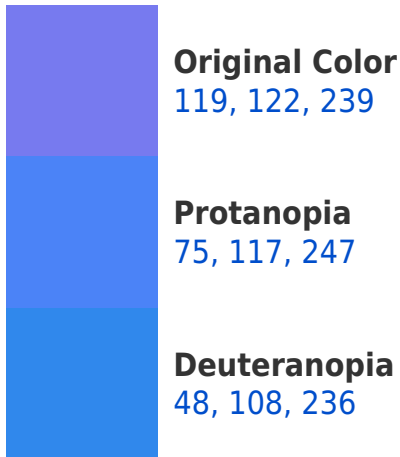

# Black Background

This preview shows how the RYB color 119, 122, 239 looks on a black background.

## RYB 119, 122, 239 Background

This preview shows how black text looks on a background with the RYB color 119, 122, 239.

This preview shows how white text looks on a background with the RYB color 119, 122, 239.

## Dichromacy

**Tritanopia**  
93, 120, 154

# Trichromacy

**Original Color**  
119, 122, 239

**Protanomaly**  
91, 120, 244

**Deuteranomaly**  
74, 116, 237

**Tritanomaly**  
102, 126, 185