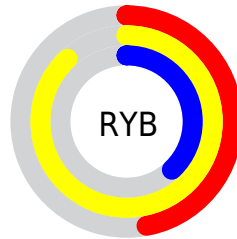

Details

The RYB color **119, 225, 98** is a light color, and the websafe version is hex **CCCC66**. A complement of this color would be **98, 114, 225**, and the grayscale version is **200, 200, 200**.

A 20% lighter version of the original color is **152, 255, 152**, and **61, 167, 45** is the 20% darker color. If you saturate the color by 10%, you get **100, 225, 76**, and if you desaturate by 10%, it is **139, 225, 121**.

Distribution

Red (88%)

Green (81%)

Blue (38%)

Red (47%)

Yellow (88%)

Blue (38%)

Cyan (0%)