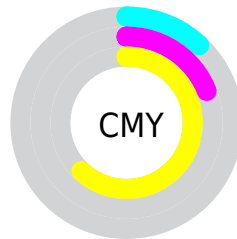

Details

The RYB color **119, 225, 98** is a light color, and the websafe version is hex **CCCC66**. A complement of this color would be **98, 114, 225**, and the grayscale version is **200, 200, 200**.

A 20% lighter version of the original color is **152, 255, 152**, and **61, 167, 45** is the 20% darker color. If you saturate the color by 10%, you get **100, 225, 76**, and if you desaturate by 10%, it is **139, 225, 121**.

Distribution

Red (88%)

Green (81%)

Blue (38%)

Red (47%)

Yellow (88%)

Blue (38%)

Cyan (0%)

Magenta (8%)

Yellow (56%)

Black (12%)

Cyan (12%)

Magenta (19%)

Yellow (62%)

Brightness & Saturation Gradients

These gradients show how the RYB color 119, 225, 98 changes by changing the brightness by 10 percent. The first figure shows a shift by +10% for each color and the second figure -10%.