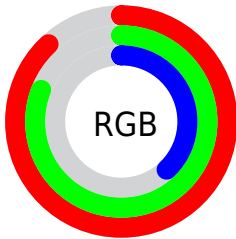

Distribution

Red (88%)

Green (81%)

Blue (38%)