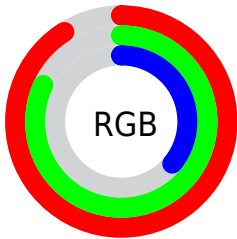

Distribution

Red (91%)

Green (82%)

Blue (36%)