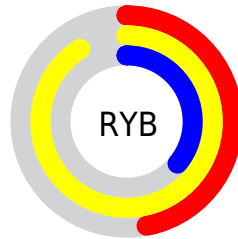

Details

The RYB color **119, 233, 92** is a light color, and the websafe version is hex **CCCC66**. The color can be described as light muted yellow. A complement of this color would be **92, 112, 233**, and the grayscale version is **204, 204, 204**.

A 20% lighter version of the original color is **146, 255, 146**, and **57, 174, 36** is the 20% darker color. If you saturate the color by 10%, you get **100, 233, 69**, and if you desaturate by 10%, it is **138, 233, 115**.

Distribution

Red (91%)

Green (82%)

Blue (36%)

Red (47%)

Yellow (91%)

Blue (36%)

Cyan (0%)