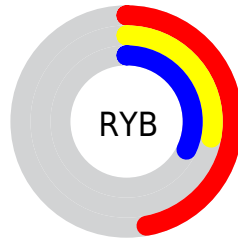

Conversions

Conversions Part 2

Format	Color
RYB	119, 72, 81
Decimal	7817297
CIELab	36.27, 21.34, 3.17
CIELCh	36, 21.574, 8.444
Yxy	9.1507, 0.3867, 0.3101
Android (android.graphics.Color)	4286007377 (0xFF774851)
YUV	87.0790, -2.9969, 27.9947
Hunter-Lab	30.2502, 14.3920, 3.6343

Details

The RYB color **119, 72, 81** is a dark color, and the websafe version is hex **663333**. A complement of this color would be **72, 98, 119**, and the grayscale version is **87, 87, 87**.

A 20% lighter version of the original color is **173, 121, 130**, and **69, 27, 37** is the 20% darker color. If you saturate the color by 10%, you get **119, 60, 71**, and if you desaturate by 10%, it is **119, 84, 91**.

Distribution

- Red (47%)
- Green (28%)
- Blue (32%)

- Red (47%)
- Yellow (28%)
- Blue (32%)

- Cyan (0%)
- Magenta (39%)
- Yellow (32%)
- Black (53%)

- Cyan (53%)
- Magenta (72%)
- Yellow (68%)
- Black (53%)