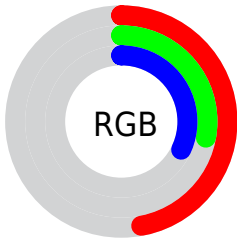

Color

R_YB(119, 72, 81)

Conversions

Conversions Part 1

Format	Color
Hex	774851
RGB	119, 72, 81
RGB Percent	47%, 28%, 32%
CMY	0.5333, 0.7176, 0.6824
CMYK	0.00, 0.39, 0.32, 0.53
HSL	349°, 25%, 37%
HSV	349°, 39%, 47%
XYZ	11.4103, 9.1507, 8.9495
YIQ	87.0790, 25.1230, 12.7630

Conversions

Conversions Part 2

Format	Color
RYB	119, 72, 81
Decimal	7817297
CIELab	36.27, 21.34, 3.17
CIELCh	36, 21.574, 8.444
Yxy	9.1507, 0.3867, 0.3101
Android (android.graphics.Color)	4286007377 (0xFF774851)
YUV	87.0790, -2.9969, 27.9947
Hunter-Lab	30.2502, 14.3920, 3.6343

Details

The RYB color **119, 72, 81** is a dark color, and the websafe version is hex **663333**. A complement of this color would be **72, 98, 119**, and the grayscale version is **87, 87, 87**.

A 20% lighter version of the original color is **173, 121, 130**, and **69, 27, 37** is the 20% darker color. If you saturate the color by 10%, you get **119, 60, 71**, and if you desaturate by 10%, it is **119, 84, 91**.

Distribution

- Red (47%)
- Green (28%)
- Blue (32%)

- Red (47%)
- Yellow (28%)
- Blue (32%)

- Cyan (0%)
- Magenta (39%)
- Yellow (32%)
- Black (53%)

- Cyan (53%)
- Magenta (72%)
- Yellow (68%)
- Black (53%)