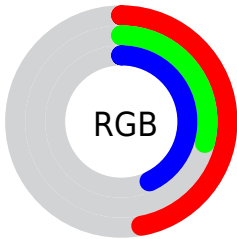

Distribution

- Red (47%)
- Green (29%)
- Blue (43%)