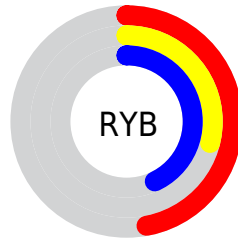

Conversions

Conversions Part 2

Format	Color
R_{YB}	119, 75, 109
Decimal	7818093
CIE _{Lab}	37.95, 24.32, -11.93
CIE _{LCh}	38, 27.088, 333.865
Yxy	10.0582, 0.3332, 0.2601
Android (android.graphics.Color)	4286008173 (0xFF774B6D)
YUV	92.0320, 8.3652, 23.6509
Hunter-Lab	31.7147, 17.0152, -7.2073

Details

The RYB color **119, 75, 109** is a dark color, and the websafe version is hex **663366**. A complement of this color would be **75, 111, 119**, and the grayscale version is **92, 92, 92**.

A 20% lighter version of the original color is **172, 125, 161**, and **69, 29, 61** is the 20% darker color. If you saturate the color by 10%, you get **119, 63, 106**, and if you desaturate by 10%, it is **119, 87, 112**.

Distribution

- Red (47%)
- Green (29%)
- Blue (43%)

- Red (47%)
- Yellow (29%)
- Blue (43%)

- Cyan (0%)
- Magenta (37%)
- Yellow (8%)
- Black (53%)

- Cyan (53%)
- Magenta (71%)
- Yellow (57%)

Brightness & Saturation Gradients