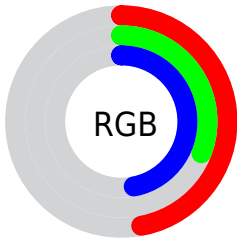

Distribution

Red (47%)

Green (31%)

Blue (47%)