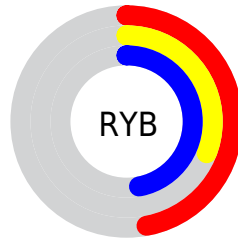

## Conversions Part 2

<b>Format</b>	<b>Color</b>
<b>R<sub>YB</sub></b>	119, 78, 120
Decimal	7818872
CIE <sub>Lab</sub>	39.12, 24.73, -16.96
CIE <sub>LCh</sub>	39, 29.988, 325.555
Yxy	10.7268, 0.3150, 0.2462
Android (android.graphics.Color)	4286008952 (0xFF774E78)
YUV	95.0470, 12.3018, 21.0068
Hunter-Lab	32.7518, 17.4722, -11.6801

# Details

The RYB color **119, 78, 120** is a dark color, and the websafe version is hex **663366**. A complement of this color would be **78, 120, 119**, and the grayscale version is **95, 95, 95**.

A 20% lighter version of the original color is **172, 128, 172**, and **69, 32, 71** is the 20% darker color. If you saturate the color by 10%, you get **119, 66, 120**, and if you desaturate by 10%, it is **119, 90, 120**.

# Distribution

Red (47%)

Green (31%)

Blue (47%)

Red (47%)

Yellow (31%)

Blue (47%)

Cyan (1%)