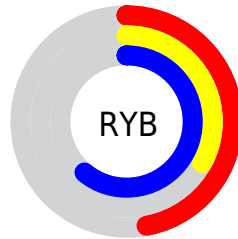

Conversions

Conversions Part 2

Format	Color
R_{YB}	119, 84, 155
Decimal	7820443
CIE _{Lab}	42.20, 29.16, -33.41
CIE _{LCh}	42, 44.344, 311.110
Yxy	12.6291, 0.2697, 0.2041
Android (android.graphics.Color)	4286010523 (0xFF77549B)
YUV	102.5590, 25.8534, 14.4188
Hunter-Lab	35.5375, 21.6634, -29.4597

Details

The RYB color **119, 84, 155** is a dark color, and the websafe version is hex **996699**. A complement of this color would be **84, 155, 119**, and the grayscale version is **102, 102, 102**.

A 20% lighter version of the original color is **173, 134, 210**, and **68, 37, 103** is the 20% darker color. If you saturate the color by 10%, you get **111, 69, 155**, and if you desaturate by 10%, it is **127, 100, 155**.

Distribution

Red (47%)

Green (33%)

Blue (61%)

Red (47%)

Yellow (33%)

Blue (61%)

Cyan (23%)