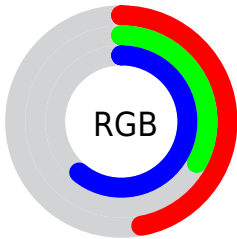

Distribution

Red (47%)

Green (33%)

Blue (61%)