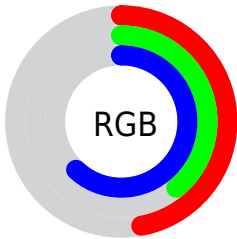

Distribution

Red (47%)

Green (39%)

Blue (62%)