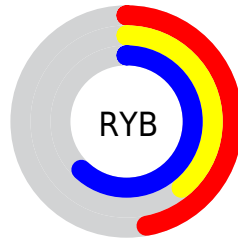

# Details

The RYB color **119, 99, 157** is a dark color, and the websafe version is hex **666699**. A complement of this color would be **99, 157, 119**, and the grayscale version is **111, 111, 111**.

A 20% lighter version of the original color is **172, 150, 212**, and **69, 52, 105** is the 20% darker color. If you saturate the color by 10%, you get **109, 83, 157**, and if you desaturate by 10%, it is **129, 115, 157**.

# Distribution

Red (47%)

Green (39%)

Blue (62%)

Red (47%)

Yellow (39%)

Blue (62%)

Cyan (24%)