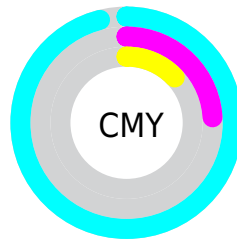

Details

The RYB color **11, 109, 221** is a dark color, and the websafe version is hex **00CCFF**. The color can be described as middle washed cyan. A complement of this color would be **221, 41, 11**, and the grayscale version is **143, 143, 143**.

A 20% lighter version of the original color is **109, 181, 255**, and **0, 76, 166** is the 20% darker color. If you saturate the color by 10%, you get **0, 103, 221**, and if you desaturate by 10%, it is **33, 121, 221**.

Distribution

- Red (4%)
- Green (76%)
- Blue (87%)

- Red (4%)
- Yellow (43%)
- Blue (87%)

- Cyan (95%)
- Magenta (12%)
- Yellow (0%)
- Black (13%)

- Cyan (96%)
- Magenta (24%)
- Yellow (13%)

Brightness & Saturation Gradients

These gradients show how the RYB color 11, 109, 221 changes by changing the brightness by 10 percent. The first figure shows a shift by +10% for each color and the second figure -10%.

Similar to the brightness gradients but the following saturation gradients show a change of the RYB color 11, 109, 221 by changing the saturation by 10% instead.