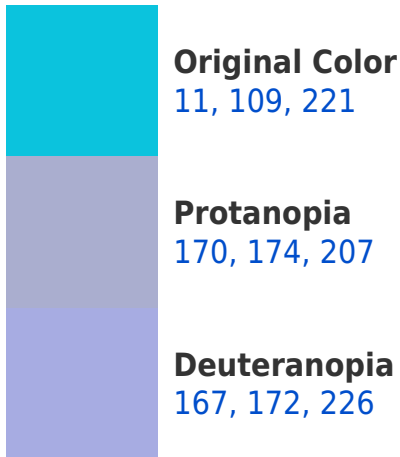

White Background

This preview shows how the RYB color 11, 109, 221 looks on a white background.

Color Contrast Check

Large Text (above 18pt) WCAG AA × Fail

Any Text WCAG AA × Fail

Large Text (above 18pt) WCAG AAA × Fail

Any Text WCAG AAA ✓ Pass

If you want to check with other color combinations, try the [Color Contrast Checker](#).

RYB 11, 109, 221 Background

This preview shows how black text looks on a background with the RYB color 11, 109, 221.

This preview shows how white text looks on a background with the RYB color 11, 109, 221.

Color Blindness Simulation

Color vision deficiency is a very complex topic, and I could not describe the different causes any better than Wikipedia does, so if you want to learn more, you should check out their [article about color blindness](#).

Dichromacy

Tritanopia
0, 102, 212

Trichromacy

Original Color

11, 109, 221

Protanomaly

112, 153, 212

Deuteranomaly