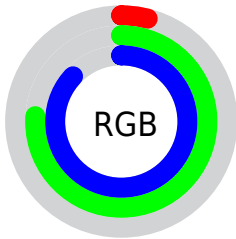

Distribution

- Red (4%)
- Green (76%)
- Blue (87%)