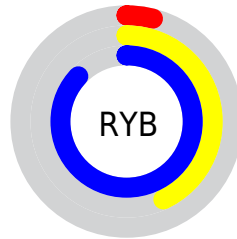

- Red (4%)
- Yellow (43%)
- Blue (87%)