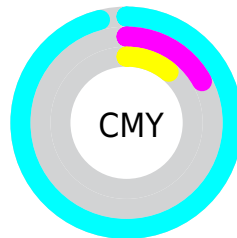

Details

The RYB color **11, 115, 227** is a light color, and the websafe version is hex **33CCCC**. The color can be described as light washed cyan. A complement of this color would be **227, 27, 11**, and the grayscale version is **153, 153, 153**.

A 20% lighter version of the original color is **113, 184, 255**, and **0, 82, 172** is the 20% darker color. If you saturate the color by 10%, you get **0, 109, 227**, and if you desaturate by 10%, it is **34, 127, 227**.

Distribution

- Red (4%)
- Green (83%)
- Blue (89%)

- Red (4%)
- Yellow (45%)
- Blue (89%)

- Cyan (95%)
- Magenta (7%)
- Yellow (0%)
- Black (11%)

- Cyan (96%)
- Magenta (17%)
- Yellow (11%)

Brightness & Saturation Gradients

These gradients show how the RYB color 11, 115, 227 changes by changing the brightness by 10 percent. The first figure shows a shift by +10% for each color and the second figure -10%.

Similar to the brightness gradients but the following saturation gradients show a change of the RYB color 11, 115, 227 by changing the saturation by 10% instead.