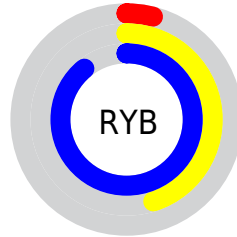

- Red (4%)
- Yellow (45%)
- Blue (89%)