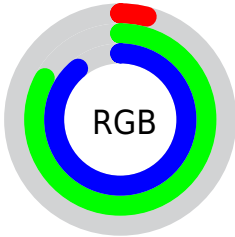

Distribution

- Red (4%)
- Green (83%)
- Blue (89%)