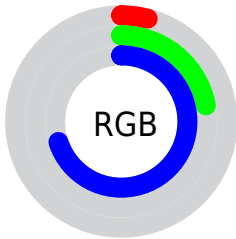

Distribution

- Red (4%)
- Green (22%)
- Blue (70%)