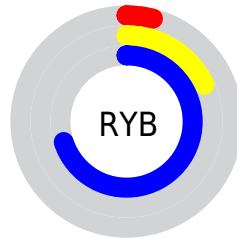

- Red (4%)
- Yellow (18%)
- Blue (70%)