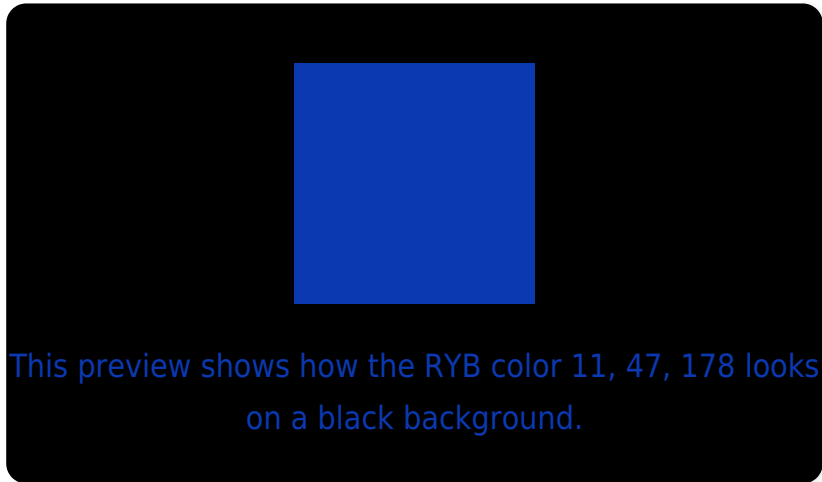

## White Background

This preview shows how the RYB color 11, 47, 178 looks on a white background.

# Black Background