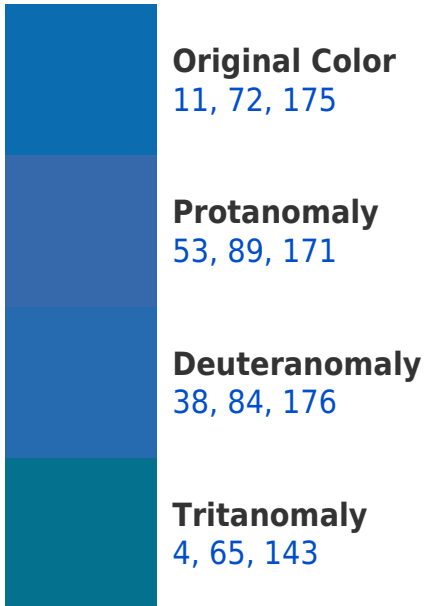

Any Text WCAG AAA × Fail

If you want to check with other color combinations, try the [Color Contrast Checker](#).

RYB 11, 72, 175 Background

This preview shows how black text looks on a background with the RYB color 11, 72, 175.

This preview shows how white text looks on a background with the RYB color 11, 72, 175.

Color Blindness Simulation

Color vision deficiency is a very complex topic, and I could not describe the different causes any better than Wikipedia does, so if you want to learn more, you should check out their [article about color blindness](#).

Dichromacy

Tritanopia
0, 60, 124

Trichromacy

Monochromacy

CSS Examples

Text

The CSS property to change the color of the text to RYB 11, 72, 175 is called "color". The color property can be set on classes, ids or directly on the HTML element.