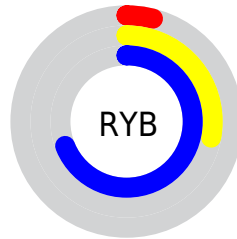

- Red (4%)
- Yellow (28%)
- Blue (69%)