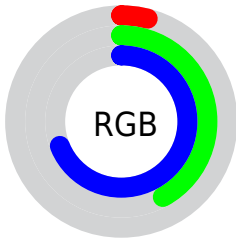

Distribution

- Red (4%)
- Green (42%)
- Blue (69%)