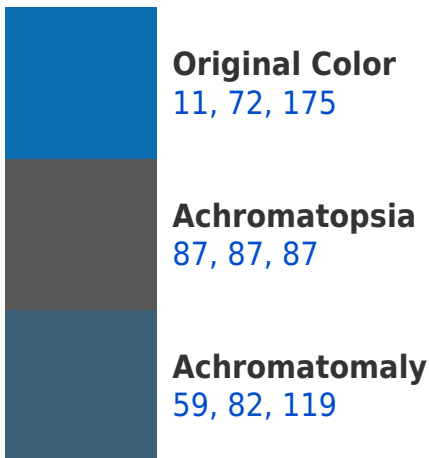

Any Text WCAG AAA × Fail

If you want to check with other color combinations, try the [Color Contrast Checker](#).

RYB 11, 72, 175 Background

This preview shows how black text looks on a background with the RYB color 11, 72, 175.

This preview shows how white text looks on a background with the RYB color 11, 72, 175.

Color Blindness Simulation

Color vision deficiency is a very complex topic, and I could not describe the different causes any better than Wikipedia does, so if you want to learn more, you should check out their [article about color blindness](#).

Dichromacy

Tritanopia
0, 60, 124

Trichromacy

Monochromacy

CSS Examples

Text

The CSS property to change the color of the text to RYB 11, 72, 175 is called "color". The color property can be set on classes, ids or directly on the HTML element.

This example shows how text in the color `rgb(11, 108, 175)` looks like.

```
.text, #text, p{  
    color:rgb(11, 108, 175)  
}
```

If you want to add a text shadow in that color use the text-shadow property, you can generate a text shadow directly with our [CSS Text Shadow Generator](#).