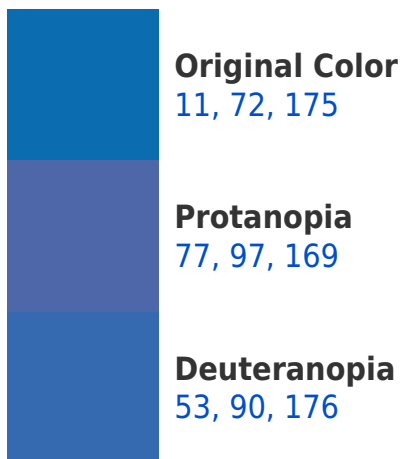

Color Blindness Simulation

Color vision deficiency is a very complex topic, and I could not describe the different causes any better than Wikipedia does, so if you want to learn more, you should check out their [article about color blindness](#).

Dichromacy