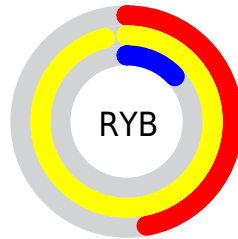

Details

The RYB color **120, 245, 34** is a light color, and the websafe version is hex **FFCC33**. The color can be described as light washed orange. A complement of this color would be **34, 81, 245**, and the grayscale version is **186, 186, 186**.

A 20% lighter version of the original color is **113, 255, 96**, and **73, 183, 0** is the 20% darker color. If you saturate the color by 10%, you get **106, 245, 10**, and if you desaturate by 10%, it is **135, 245, 59**.

Distribution

Red (96%)

Green (72%)

Blue (13%)

Red (47%)

Yellow (96%)

Blue (13%)

Cyan (0%)