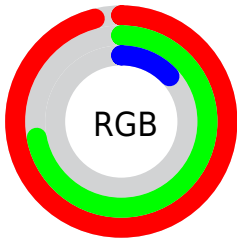

Distribution

Red (96%)

Green (72%)

Blue (13%)