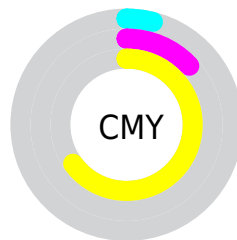

Details

The RYB color **120, 246, 90** is a light color, and the websafe version is hex **CCCC33**. The color can be described as light muted yellow. A complement of this color would be **90, 112, 246**, and the grayscale version is **214, 214, 214**.

A 20% lighter version of the original color is **145, 255, 145**, and **54, 186, 31** is the 20% darker color. If you saturate the color by 10%, you get **100, 246, 65**, and if you desaturate by 10%, it is **140, 246, 115**.

Distribution

- Red (96%)
- Green (87%)
- Blue (35%)

- Red (47%)
- Yellow (96%)
- Blue (35%)

- Cyan (0%)
- Magenta (10%)
- Yellow (63%)
- Black (4%)

- Cyan (4%)
- Magenta (13%)
- Yellow (65%)

Brightness & Saturation Gradients

These gradients show how the RYB color 120, 246, 90 changes by changing the brightness by 10 percent. The first figure shows a shift by +10% for each color and the second figure -10%.

Similar to the brightness gradients but the following saturation gradients show a change of the RYB color 120, 246, 90 by changing the saturation by 10% instead.