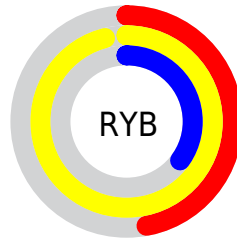

- Red (47%)
- Yellow (96%)
- Blue (35%)