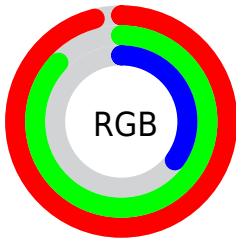

Distribution

- Red (96%)
- Green (87%)
- Blue (35%)