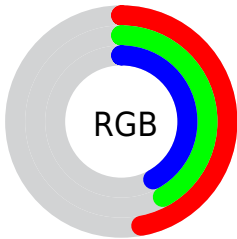

Distribution

Red (47%)

Green (42%)

Blue (42%)