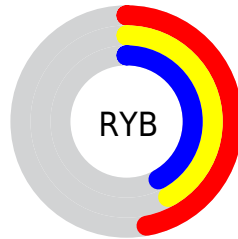

# Details

The RYB color **121, 106, 108** is a dark color, and the websafe version is hex **666666**. A complement of this color would be **106, 114, 121**, and the grayscale version is **111, 111, 111**.

A 20% lighter version of the original color is **173, 157, 159**, and **72, 59, 61** is the 20% darker color. If you saturate the color by 10%, you get **121, 94, 98**, and if you desaturate by 10%, it is **121, 118, 118**.

# Distribution

Red (47%)

Green (42%)

Blue (42%)

Red (47%)

Yellow (42%)

Blue (42%)

Cyan (0%)