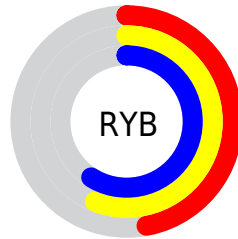

- Red (47%)
- Yellow (56%)
- Blue (59%)