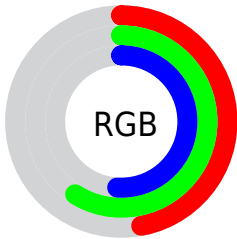

Distribution

- Red (47%)
- Green (59%)
- Blue (51%)