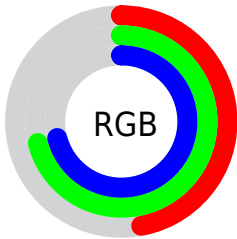

Distribution

- Red (47%)
- Green (71%)
- Blue (71%)