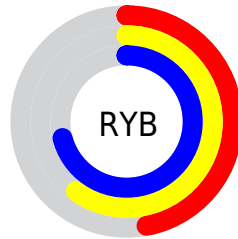

- Red (47%)
- Yellow (60%)
- Blue (71%)