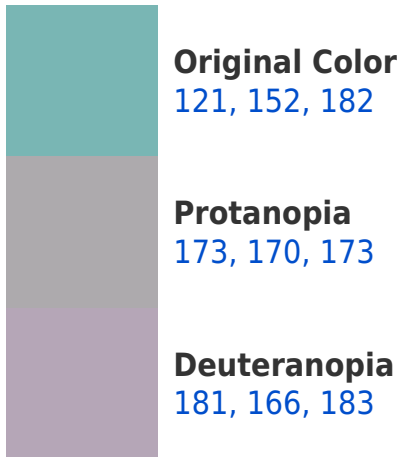

A 20% lighter version of the original color is **176, 208, 238**, and **68, 99, 129** is the 20% darker color. If you saturate the color by 10%, you get **103, 143, 182**, and if you desaturate by 10%, it is **139, 161, 182**.

182, 173, 121

92, 83, 83

156, 0, 5

28, 0, 1

Previews

White Background

This preview shows how the RYB color 121, 152, 182 looks on a white background.

Color Contrast Check

R Y B 121, 152, 182 Background

This preview shows how black text looks on a background with the RYB color 121, 152, 182.

This preview shows how white text looks on a background with the RYB color 121, 152, 182.

Dichromacy

Tritanopia
124, 155, 194

Trichromacy

Original Color
121, 152, 182

Protanomaly
154, 164, 176

Deuteranomaly
159, 167, 182

Tritanomaly
123, 154, 189

Monochromacy