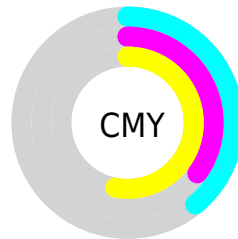

Details

The RYB color **121, 165, 130** is a dark color, and the websafe version is hex **999966**. A complement of this color would be **130, 121, 165**, and the grayscale version is **157, 157, 157**.

A 20% lighter version of the original color is **174, 220, 183**, and **72, 113, 81** is the 20% darker color. If you saturate the color by 10%, you get **104, 165, 116**, and if you desaturate by 10%, it is **137, 165, 143**.

Distribution

Red (61%)

Green (65%)

Blue (47%)

Red (47%)

Yellow (65%)

Blue (51%)

Cyan (5%)

Magenta (0%)

Yellow (27%)

Black (35%)

Cyan (39%)

Magenta (35%)

Yellow (53%)

Brightness & Saturation Gradients

These gradients show how the RYB color 121, 165, 130 changes by changing the brightness by 10 percent. The first figure shows a shift by +10% for each color and the second figure -10%.