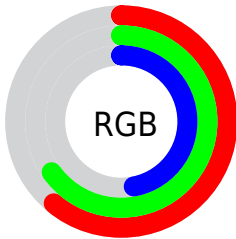

Distribution

Red (61%)

Green (65%)

Blue (47%)