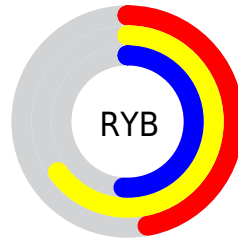

Details

The RYB color **121, 165, 130** is a dark color, and the websafe version is hex **999966**. A complement of this color would be **130, 121, 165**, and the grayscale version is **157, 157, 157**.

A 20% lighter version of the original color is **174, 220, 183**, and **72, 113, 81** is the 20% darker color. If you saturate the color by 10%, you get **104, 165, 116**, and if you desaturate by 10%, it is **137, 165, 143**.

Distribution

Red (61%)

Green (65%)

Blue (47%)

Red (47%)

Yellow (65%)

Blue (51%)

Cyan (5%)