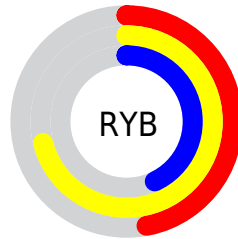

Details

The RYB color **121, 182, 109** is a light color, and the websafe version is hex **999966**. A complement of this color would be **109, 118, 182**, and the grayscale version is **168, 168, 168**.

A 20% lighter version of the original color is **175, 239, 161**, and **69, 128, 60** is the 20% darker color. If you saturate the color by 10%, you get **106, 182, 91**, and if you desaturate by 10%, it is **136, 182, 127**.

Distribution

Red (71%)

Green (67%)

Blue (43%)

Red (47%)

Yellow (71%)

Blue (43%)

Cyan (0%)