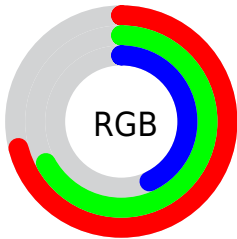

Distribution

Red (71%)

Green (67%)

Blue (43%)