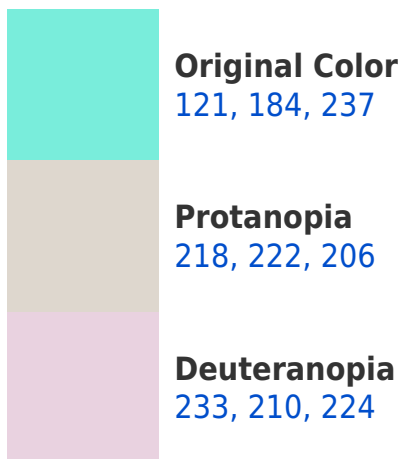

237, 180, 121

117, 106, 107

181, 0, 29

54, 0, 8

Previews

White Background

This preview shows how the RYB color 121, 184, 237 looks on a white background.

Color Contrast Check

RYB 121, 184, 237 Background

This preview shows how black text looks on a background with the RYB color 121, 184, 237.

This preview shows how white text looks on a background with the RYB color 121, 184, 237.

Dichromacy

Tritanopia
131, 186, 251

Trichromacy

Original Color

121, 184, 237

Protanomaly

185, 208, 223

Deuteranomaly

192, 206, 222

Tritanomaly

127, 182, 239

Monochromacy

Original Color

121, 184, 237

Achromatopsia

200, 200, 200