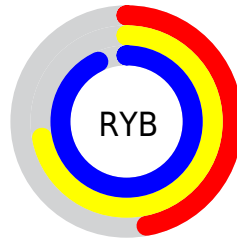

- Red (47%)
- Yellow (72%)
- Blue (93%)