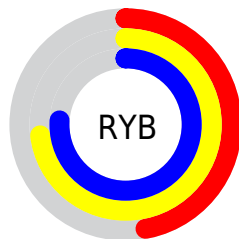

- Red (47%)
- Yellow (73%)
- Blue (76%)