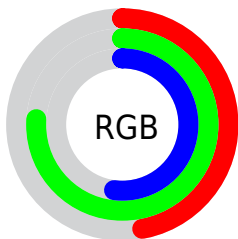

Distribution

- Red (47%)
- Green (76%)
- Blue (52%)