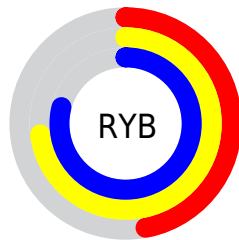

- Red (47%)
- Yellow (73%)
- Blue (79%)