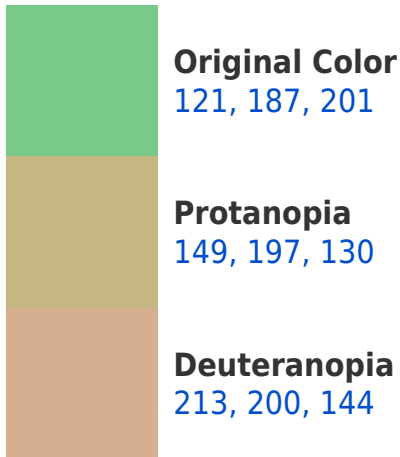

A 20% lighter version of the original color is **176, 242, 255**, and **67, 129, 146** is the 20% darker color. If you saturate the color by 10%, you get **101, 184, 201**, and if you desaturate by 10%, it is **141, 190, 201**.

201, 121, 145

99, 90, 97

163, 0, 129

36, 0, 28

Previews

White Background

This preview shows how the RYB color 121, 187, 201 looks on a white background.

Color Contrast Check

RYB 121, 187, 201 Background

This preview shows how black text looks on a background with the RYB color 121, 187, 201.

This preview shows how white text looks on a background with the RYB color 121, 187, 201.

Dichromacy

Tritanopia
136, 168, 208

Trichromacy

Original Color

121, 187, 201

Protanomaly

133, 189, 153

Deuteranomaly