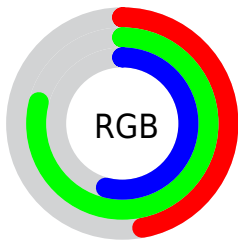

Distribution

- Red (47%)
- Green (79%)
- Blue (54%)