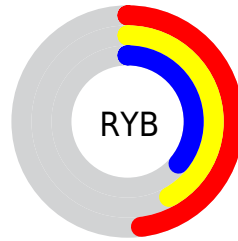

- Red (48%)
- Yellow (42%)
- Blue (36%)