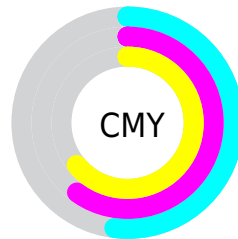

# Details

The RYB color **122, 106, 93** is a dark color, and the websafe version is hex **666666**. A complement of this color would be **93, 105, 122**, and the grayscale version is **107, 107, 107**.

A 20% lighter version of the original color is **175, 158, 143**, and **73, 59, 47** is the 20% darker color. If you saturate the color by 10%, you get **122, 100, 81**, and if you desaturate by 10%, it is **122, 112, 105**.

# Distribution

- Red (48%)
- Green (40%)
- Blue (36%)

- Red (48%)
- Yellow (42%)
- Blue (36%)

- Cyan (0%)
- Magenta (16%)
- Yellow (24%)
- Black (52%)

- Cyan (52%)
- Magenta (60%)
- Yellow (64%)

# Brightness & Saturation Gradients

These gradients show how the RYB color 122, 106, 93 changes by changing the brightness by 10 percent. The first figure shows a shift by +10% for each color and the second figure -10%.