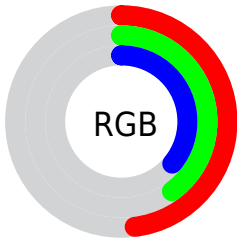

Distribution

- Red (48%)
- Green (40%)
- Blue (36%)