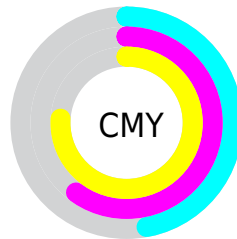

# Details

The RYB color **122, 136, 62** is a dark color, and the websafe version is hex **996633**. A complement of this color would be **62, 85, 136**, and the grayscale version is **108, 108, 108**.

A 20% lighter version of the original color is **178, 191, 110**, and **65, 84, 17** is the 20% darker color. If you saturate the color by 10%, you get **118, 136, 48**, and if you desaturate by 10%, it is **125, 136, 76**.

# Distribution

- Red (53%)
- Green (40%)
- Blue (24%)

- Red (48%)
- Yellow (53%)
- Blue (24%)

- Cyan (0%)
- Magenta (24%)
- Yellow (54%)
- Black (47%)

- Cyan (47%)
- Magenta (60%)
- Yellow (76%)

# Brightness & Saturation Gradients

These gradients show how the RYB color 122, 136, 62 changes by changing the brightness by 10 percent. The first figure shows a shift by +10% for each color and the second figure -10%.