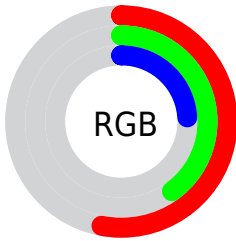

Distribution

- Red (53%)
- Green (40%)
- Blue (24%)