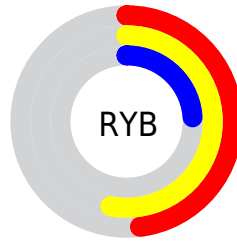

- Red (48%)
- Yellow (53%)
- Blue (24%)