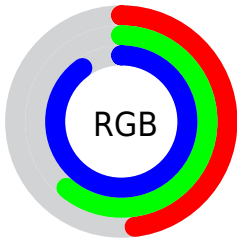

Distribution

Red (48%)

Green (61%)

Blue (90%)