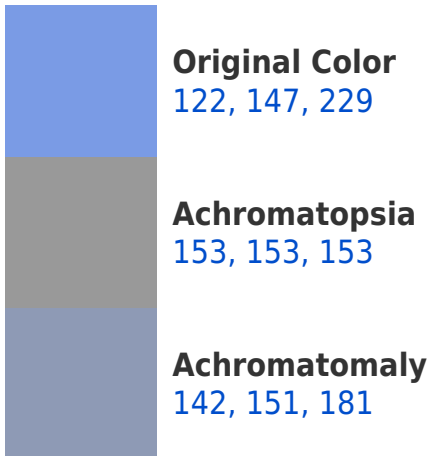

## **RYB 122, 147, 229 Background**

This preview shows how black text looks on a background with the RYB color 122, 147, 229.

This preview shows how white text looks on a background with the RYB color 122, 147, 229.

## Dichromacy

**Original Color**  
122, 147, 229

**Protanopia**  
131, 149, 227

**Deuteranopia**  
123, 147, 229

**Tritanopia**  
107, 139, 178

# Trichromacy

# Monochromacy