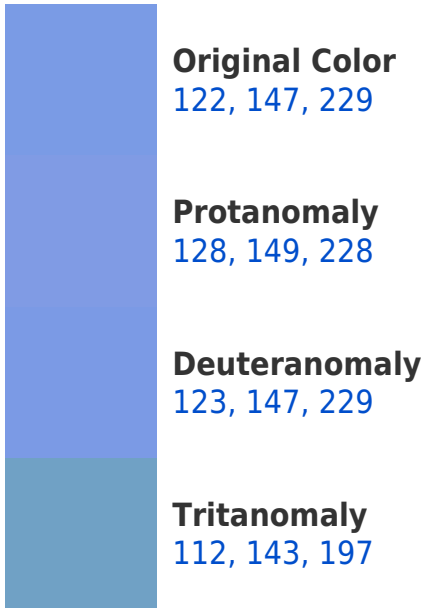

## **RYB 122, 147, 229 Background**

This preview shows how black text looks on a background with the RYB color 122, 147, 229.

This preview shows how white text looks on a background with the RYB color 122, 147, 229.

## Dichromacy

**Original Color**  
122, 147, 229

**Protanopia**  
131, 149, 227

**Deuteranopia**  
123, 147, 229

**Tritanopia**  
107, 139, 178

# Trichromacy

# Monochromacy