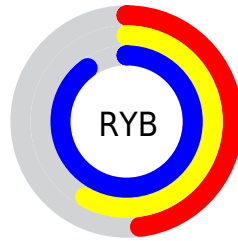

## Conversions Part 2

Format	Color
<a href="#">RYB</a>	<a href="#">122, 147, 229</a>
Decimal	<a href="#">8035301</a>
CIELab	<a href="#">64.25, 8.42, -41.15</a>
CIELCh	<a href="#">64, 42.005, 281.569</a>
Yxy	<a href="#">33.1118, 0.2322, 0.2273</a>
Android (android.graphics.Color)	<a href="#">4286225381 (0xFF7A9BE5)</a>
YUV	<a href="#">153.5690, 37.1875, -27.6860</a>
Hunter-Lab	<a href="#">57.5428, 4.2340, -40.8478</a>

# Details

The RYB color **122, 147, 229** is a light color, and the websafe version is hex **6699CC**. A complement of this color would be **170, 229, 122**, and the grayscale version is **153, 153, 153**.

A 20% lighter version of the original color is **179, 201, 255**, and **65, 94, 173** is the 20% darker color. If you saturate the color by 10%, you get **99, 130, 229**, and if you desaturate by 10%, it is **145, 165, 229**.

# Distribution

Red (48%)

Green (61%)

Blue (90%)

Red (48%)

Yellow (58%)

Blue (90%)

Cyan (47%)