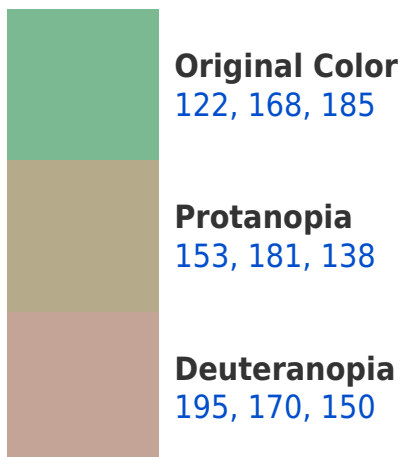

A 20% lighter version of the original color is **176, 224, 241**, and **70, 115, 132** is the 20% darker color. If you saturate the color by 10%, you get **104, 163, 185**, and if you desaturate by 10%, it is **141, 173, 185**.

185, 122, 130

92, 83, 88

156, 0, 98

28, 0, 18

Previews

White Background

This preview shows how the RYB color 122, 168, 185 looks on a white background.

Color Contrast Check

RYB 122, 168, 185 Background

This preview shows how black text looks on a background with the RYB color 122, 168, 185.

This preview shows how white text looks on a background with the RYB color 122, 168, 185.

Dichromacy

Tritanopia
132, 159, 193

Trichromacy

Original Color
122, 168, 185

Protanomaly
141, 175, 156

Deuteranomaly
148, 172, 152

Tritanomaly
128, 156, 181

Monochromacy