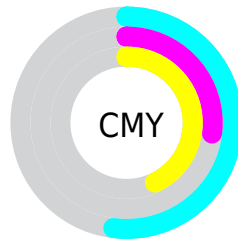

Details

The RYB color **122, 168, 185** is a light color, and the websafe version is hex **99CC99**. A complement of this color would be **185, 122, 162**, and the grayscale version is **162, 162, 162**.

A 20% lighter version of the original color is **176, 224, 241**, and **70, 115, 132** is the 20% darker color. If you saturate the color by 10%, you get **104, 163, 185**, and if you desaturate by 10%, it is **141, 173, 185**.

Distribution

- Red (48%)
- Green (73%)
- Blue (57%)

- Red (48%)
- Yellow (66%)
- Blue (73%)

- Cyan (34%)
- Magenta (0%)
- Yellow (21%)
- Black (27%)

- Cyan (52%)
- Magenta (27%)
- Yellow (43%)

Brightness & Saturation Gradients

These gradients show how the RYB color 122, 168, 185 changes by changing the brightness by 10 percent. The first figure shows a shift by +10% for each color and the second figure -10%.

Similar to the brightness gradients but the following saturation gradients show a change of the RYB color 122, 168, 185 by changing the saturation by 10% instead.