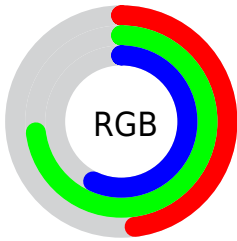

Distribution

- Red (48%)
- Green (73%)
- Blue (57%)