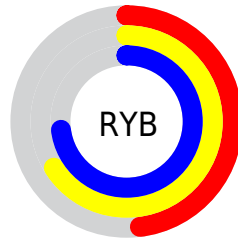

- Red (48%)
- Yellow (66%)
- Blue (73%)