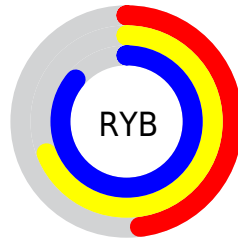

- Red (48%)
- Yellow (69%)
- Blue (86%)