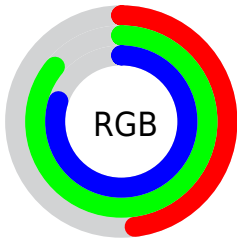

Distribution

- Red (48%)
- Green (86%)
- Blue (80%)