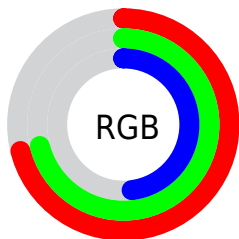

Distribution

Red (71%)

Green (71%)

Blue (48%)