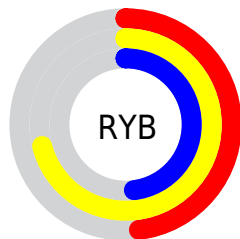

Details

The RYB color **122, 181, 122** is a light color, and the websafe version is hex **CCCC99**. A complement of this color would be **122, 122, 181**, and the grayscale version is **175, 175, 175**.

A 20% lighter version of the original color is **176, 238, 175**, and **72, 128, 73** is the 20% darker color. If you saturate the color by 10%, you get **104, 181, 104**, and if you desaturate by 10%, it is **140, 181, 140**.

Distribution

Red (71%)

Green (71%)

Blue (48%)

Red (48%)

Yellow (71%)

Blue (48%)

Cyan (0%)