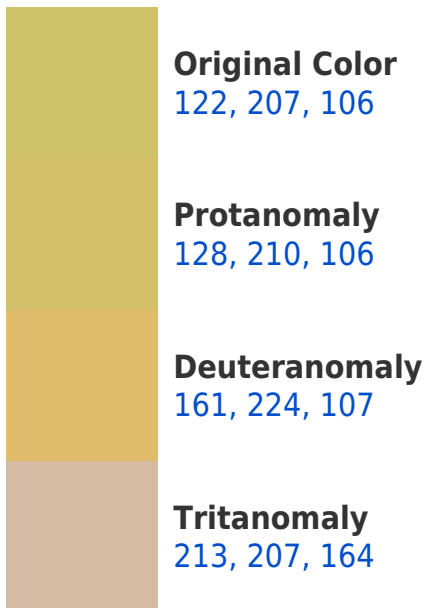

## RYB 122, 207, 106 Background

This preview shows how black text looks on a background with the RYB color 122, 207, 106.

This preview shows how white text looks on a background with the RYB color 122, 207, 106.

## Dichromacy

**Original Color**  
122, 207, 106

**Protanopia**  
129, 211, 106

**Deuteranopia**  
194, 234, 108

**Tritanopia**  
216, 183, 197

# Trichromacy

# Monochromacy