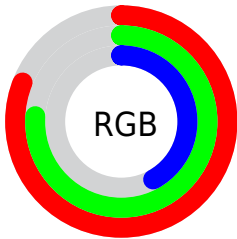

Distribution

Red (81%)

Green (76%)

Blue (42%)