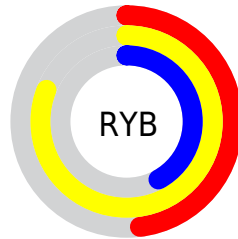

# Details

The RYB color **122, 207, 106** is a light color, and the websafe version is hex **CCCC66**. A complement of this color would be **106, 118, 207**, and the grayscale version is **188, 188, 188**.

A 20% lighter version of the original color is **165, 255, 159**, and **67, 151, 55** is the 20% darker color. If you saturate the color by 10%, you get **105, 207, 85**, and if you desaturate by 10%, it is **140, 207, 127**.

# Distribution

Red (81%)

Green (76%)

Blue (42%)

Red (48%)

Yellow (81%)

Blue (42%)

Cyan (0%)