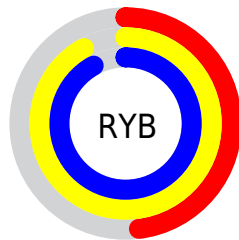

## Conversions Part 2

Format	Color
<a href="#">RYB</a>	<a href="#">122, 235, 235</a>
Decimal	<a href="#">8055674</a>
CIELab	<a href="#">84.46, -54.48, 44.86</a>
CIElCh	<a href="#">84, 70.575, 140.529</a>
Yxy	<a href="#">64.9594, 0.3056, 0.4812</a>
Android (android.graphics.Color)	<a href="#">4286245754</a> ( <a href="#">0xFF7AEB7A</a> )
YUV	<a href="#">188.3310, -32.7012, -58.1723</a>
Hunter-Lab	<a href="#">80.5974, -49.6947, 35.2490</a>

# Details

The RYB color **122, 235, 235** is a light color, and the websafe version is hex **99FF99**. A complement of this color would be **235, 122, 235**, and the grayscale version is **189, 189, 189**.

A 20% lighter version of the original color is **176, 255, 251**, and **61, 170, 178** is the 20% darker color. If you saturate the color by 10%, you get **98, 235, 235**, and if you desaturate by 10%, it is **146, 235, 235**.

# Distribution

- Red (48%)
- Green (92%)
- Blue (48%)

- Red (48%)
- Yellow (92%)
- Blue (92%)

- Cyan (48%)
- Magenta (0%)
- Yellow (48%)
- Black (8%)

- Cyan (52%)
- Magenta (8%)
- Yellow (52%)