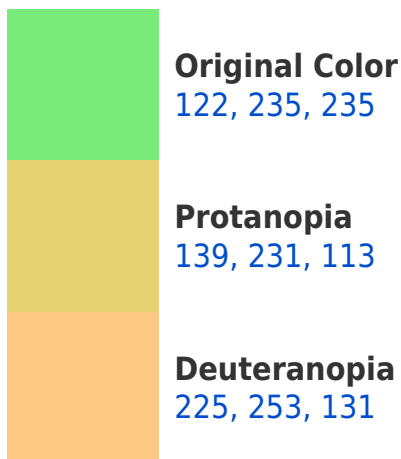

Color Blindness Simulation

Color vision deficiency is a very complex topic, and I could not describe the different causes any better than Wikipedia does, so if you want to learn more, you should check out their [article about color blindness](#).

Dichromacy