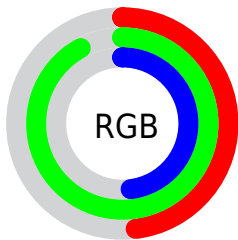

Distribution

- Red (48%)
- Green (92%)
- Blue (48%)