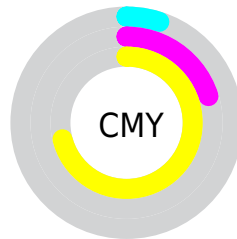

# Details

The RYB color **122, 242, 73** is a light color, and the websafe version is hex **FFCC33**. The color can be described as light washed yellow. A complement of this color would be **73, 104, 242**, and the grayscale version is **201, 201, 201**.

A 20% lighter version of the original color is **128, 255, 128**, and **39, 182, 0** is the 20% darker color. If you saturate the color by 10%, you get **104, 242, 49**, and if you desaturate by 10%, it is **140, 242, 97**.

# Distribution

- Red (95%)
- Green (80%)
- Blue (29%)

- Red (48%)
- Yellow (95%)
- Blue (29%)

- Cyan (0%)
- Magenta (16%)
- Yellow (70%)
- Black (5%)

- Cyan (5%)
- Magenta (20%)
- Yellow (71%)

# Brightness & Saturation Gradients

These gradients show how the RYB color 122, 242, 73 changes by changing the brightness by 10 percent. The first figure shows a shift by +10% for each color and the second figure -10%.