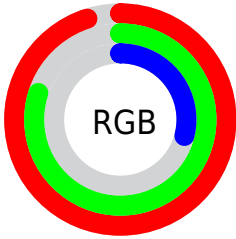

Distribution

- Red (95%)
- Green (80%)
- Blue (29%)