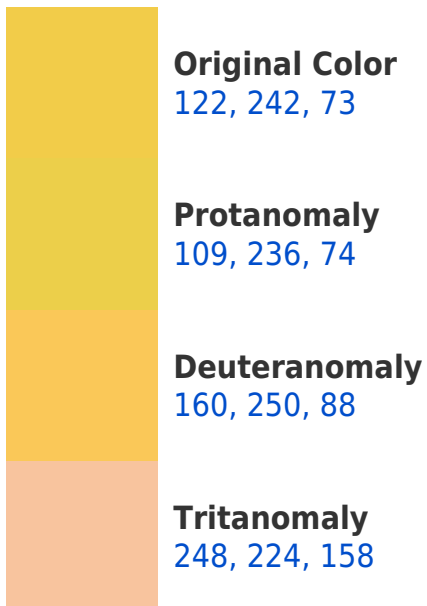

## **RYB 122, 242, 73 Background**

This preview shows how black text looks on a background with the RYB color 122, 242, 73.

This preview shows how white text looks on a background with the RYB color 122, 242, 73.

## Dichromacy

**Original Color**

122, 242, 73

**Protanopia**

102, 232, 74

**Deuteranopia**

185, 255, 96

**Tritanopia**  
252, 191, 206

# Trichromacy

# Monochromacy