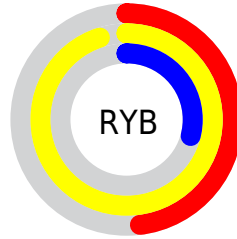

## Conversions Part 2

Format	Color
<a href="#">RYB</a>	<a href="#">122, 242, 73</a>
Decimal	<a href="#">15912009</a>
CIELab	<a href="#">83.21, -0.09, 67.19</a>
CIELCh	<a href="#">83, 67.190, 90.073</a>
Yxy	<a href="#">62.5506, 0.4330, 0.4559</a>
Android (android.graphics.Color)	<a href="#">4294102089 (0xFFFF2CC49)</a>
YUV	<a href="#">200.4280, -62.8220, 36.4586</a>
Hunter-Lab	<a href="#">79.0889, -4.3049, 43.9335</a>

# Details

The RYB color **122, 242, 73** is a light color, and the websafe version is hex **FFCC33**. The color can be described as light washed yellow. A complement of this color would be **73, 104, 242**, and the grayscale version is **201, 201, 201**.

A 20% lighter version of the original color is **128, 255, 128**, and **39, 182, 0** is the 20% darker color. If you saturate the color by 10%, you get **104, 242, 49**, and if you desaturate by 10%, it is **140, 242, 97**.

# Distribution

- Red (95%)
- Green (80%)
- Blue (29%)

- Red (48%)
- Yellow (95%)
- Blue (29%)

- Cyan (0%)
- Magenta (16%)
- Yellow (70%)
- Black (5%)

- Cyan (5%)
- Magenta (20%)
- Yellow (71%)